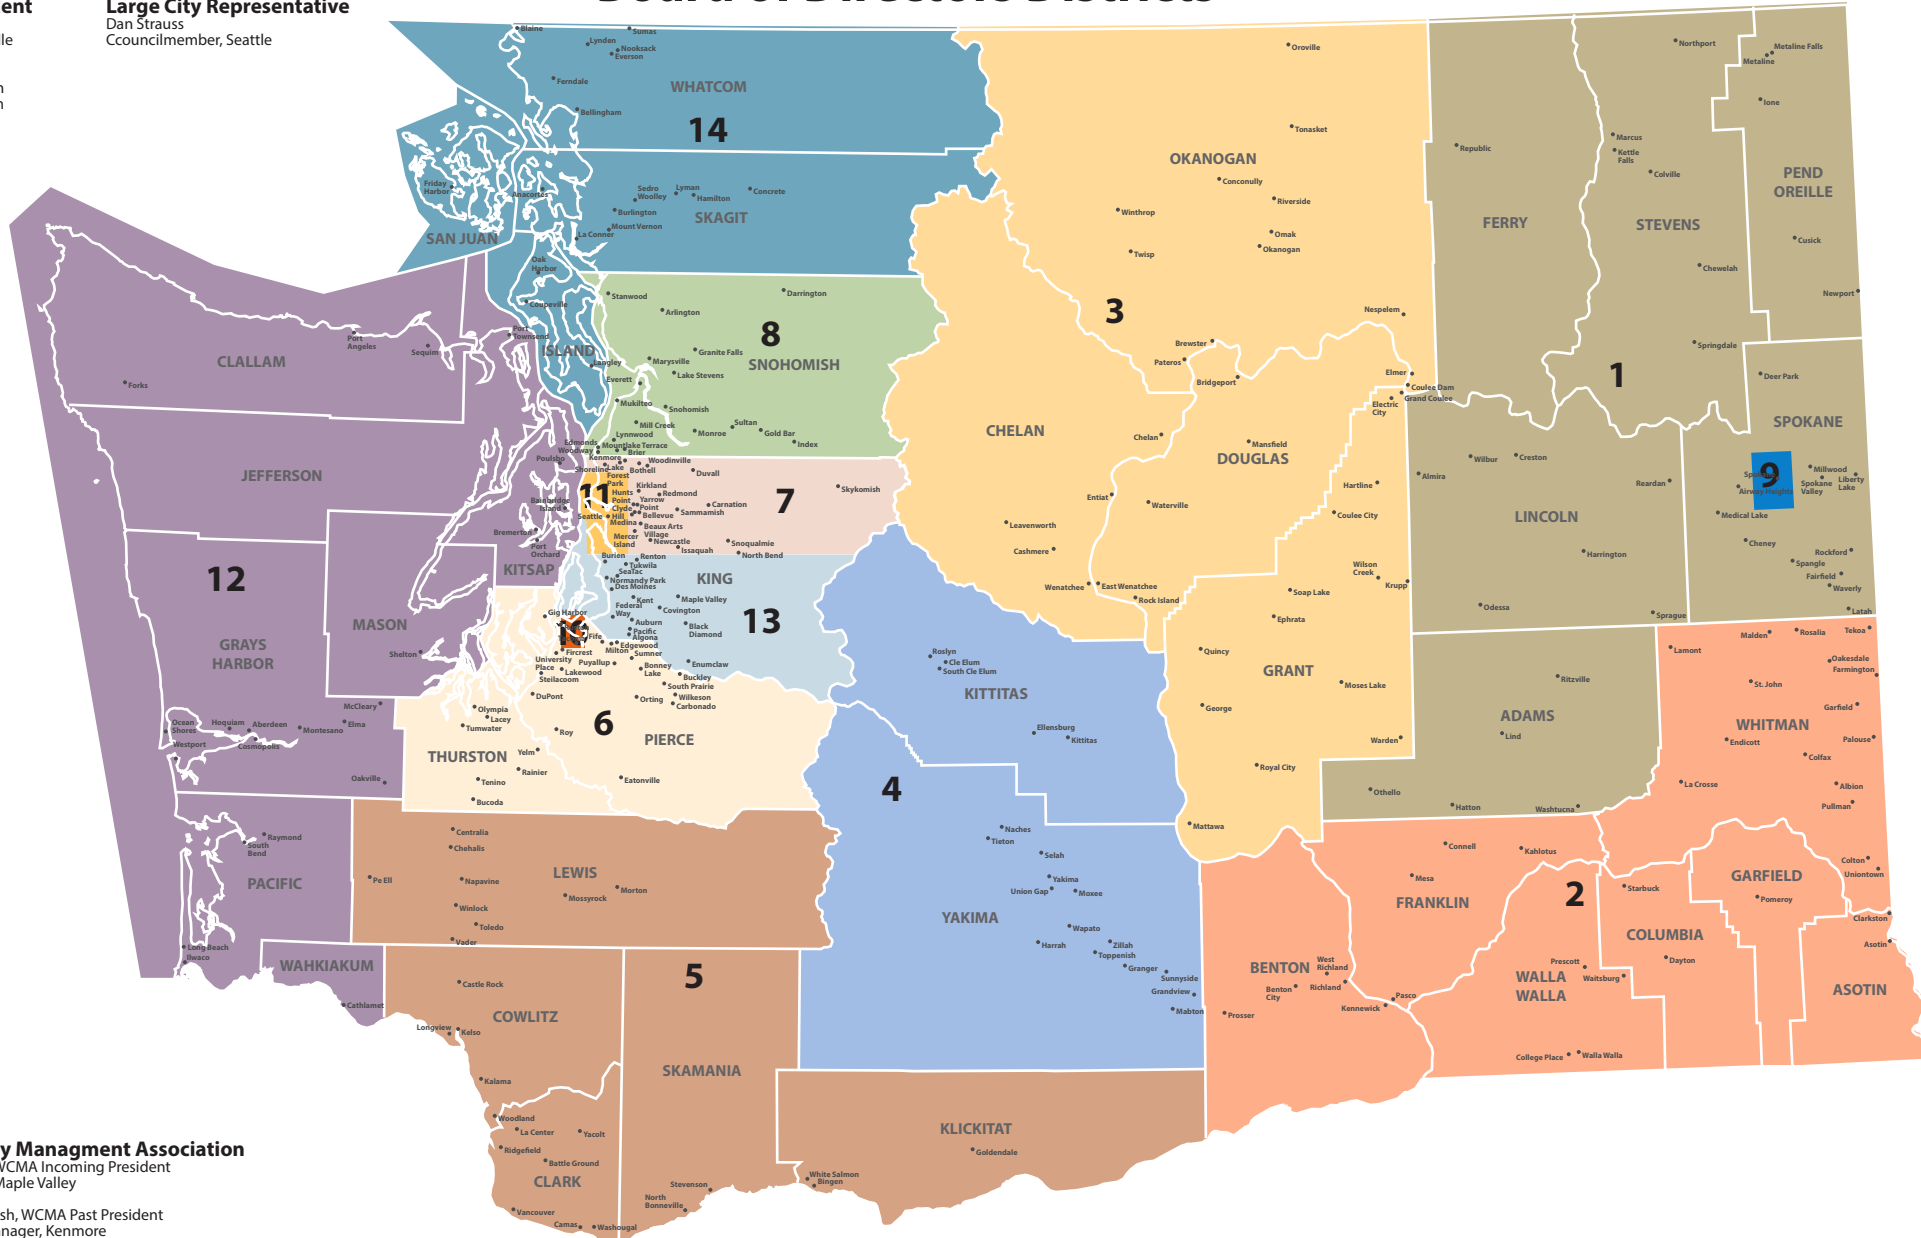

President
Fred Brink
Mayor, West Richland

Vice President
Jon Nehring
Mayor, Marysville

Secretary
Matthew Lundh
Mayor, Cle Elum

Past President
Betsy Wilkerson
Council President, Spokane

Large City Representative
Dan Strauss
Councilmember, Seattle

ASSOCIATION OF WASHINGTON CITIES Board of Directors Districts

City/County Management Association
Laura Philpot, WCMA Incoming President
City Manager, Maple Valley

Stephanie Lucash, WCMA Past President
Deputy City Manager, Kenmore

At-Large (Western) #1
Ed Prince
Councilmember, Renton

At-Large (Western) #2
Dee Roberts
Mayor, Raymond

At-Large (Eastern) #3
Ben Wick
Councilmember, Spokane Valley

At-Large (Eastern) #4
Marla Keethler
Mayor, White Salmon

1

District 1
Terri Cooper
Mayor, Medical Lake

3

District 3
Carl Florea
Mayor, Leavenworth

5

District 5
Ty Stober
Councilmember,
Vancouver

7

District 7
Angela Birney
Mayor, Redmond

9

District 9
Zack Zappone
Councilmember,
Spokane

11

District 11
Maritza Rivera
Councilmember, Seattle

13

District 13
Nancy Backus
Mayor, Auburn

2

District 2
Jillian Henze
Councilmember,
Waitsburg

4

District 4
Ashley Lara
Mayor, Grandview

6

District 6
Terry Carter
Mayor, Bonney Lake

8

District 8
Vacant

10

District 10
John Hines
Councilmember,
Tacoma

12

District 12
Amy Howard
Mayor, Port Townsend

14

District 14
TJ Fantini
Councilmember,
Anacortes