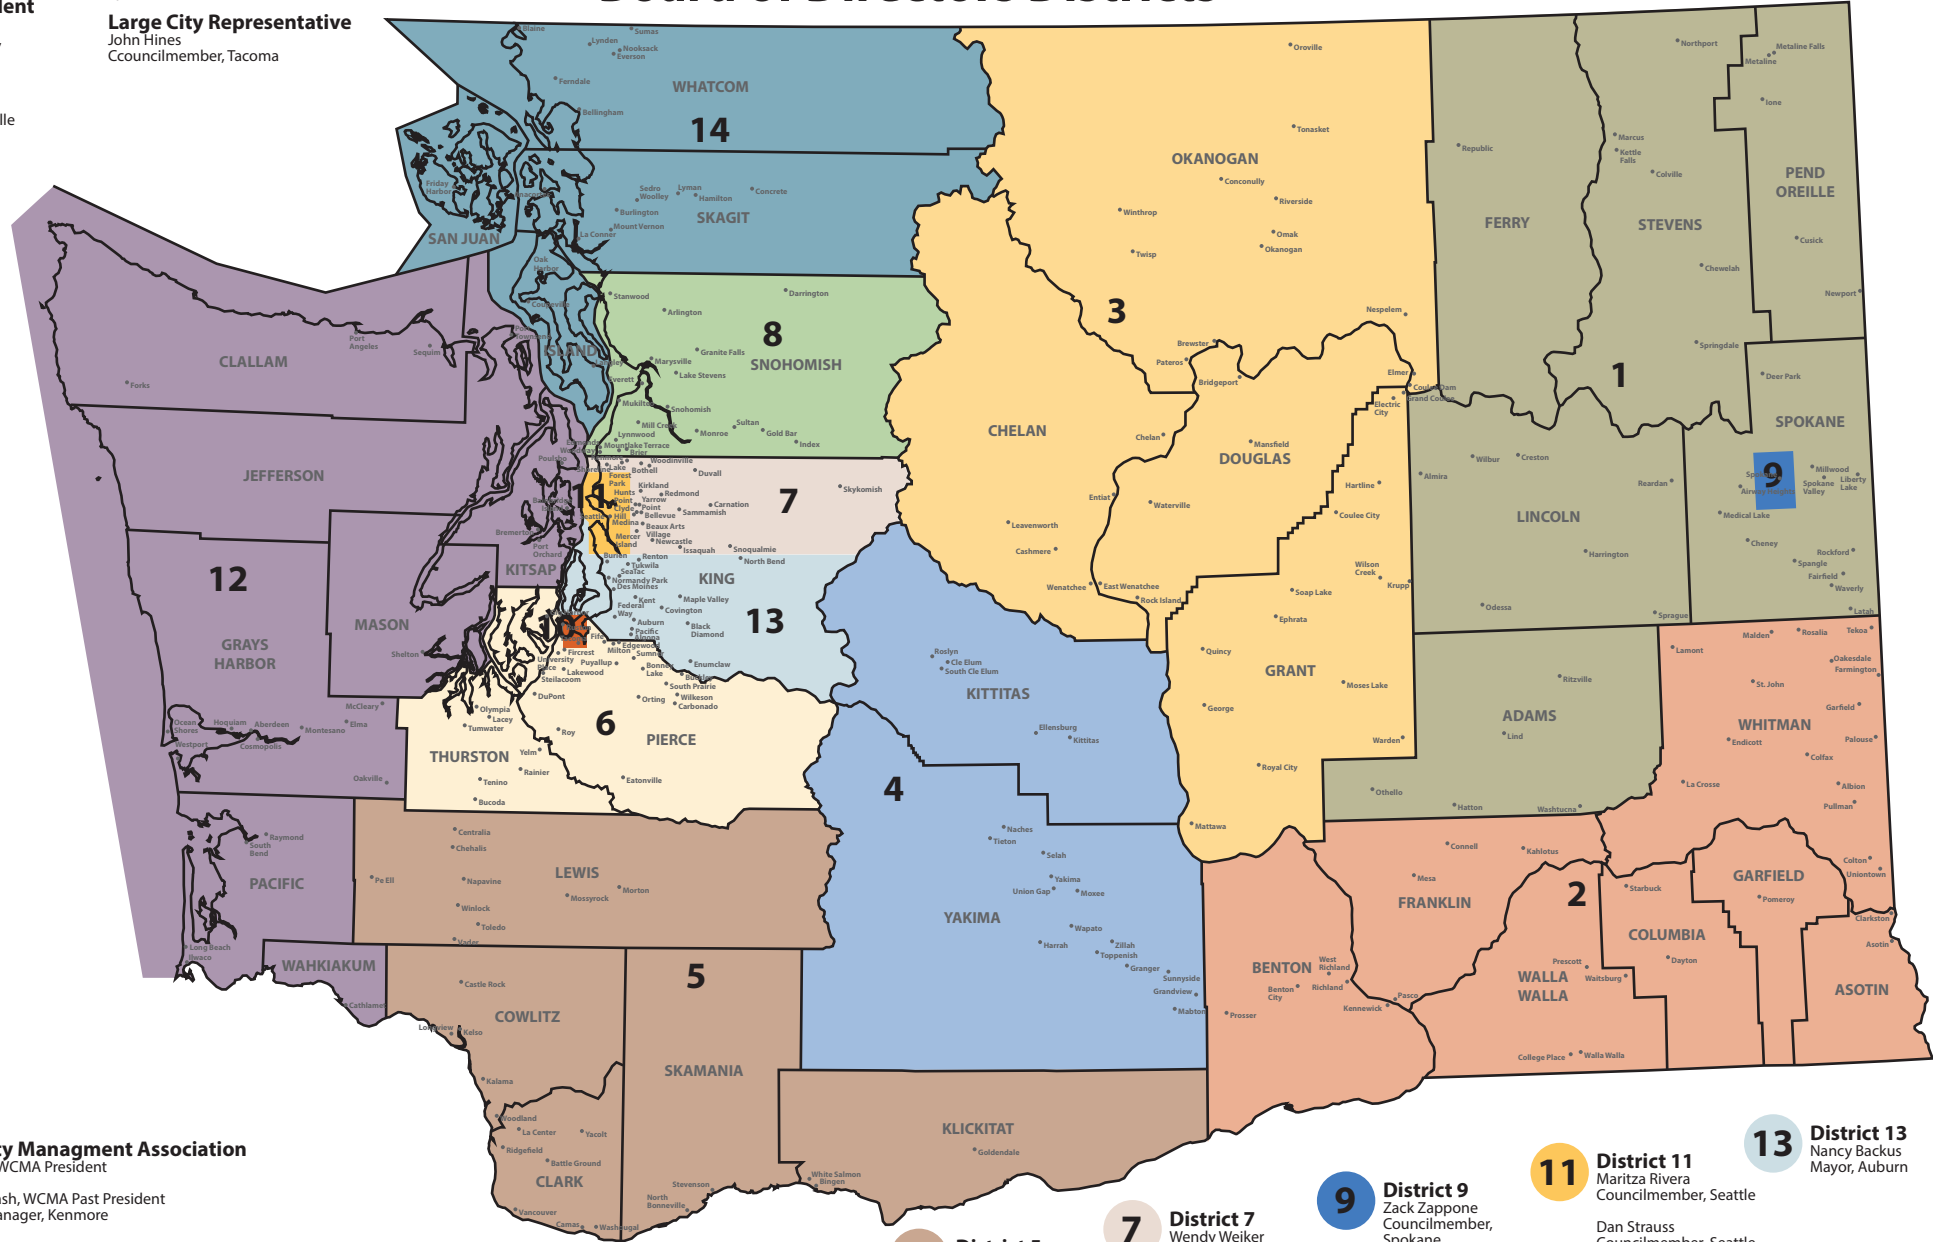

President
Amy Ockerlander
Mayor, Duvall

Vice President
Fred Brink
Mayor pro tem,
West Richland

Secretary
Jon Nehring
Mayor, Marysville

Past President
Betsy Wilkerson
Council President,
Spokane

Large City Representative
John Hines
Councilmember, Tacoma

ASSOCIATION OF WASHINGTON CITIES Board of Directors Districts

City/County Management Association
Rich Huebner, WCMA President

Stephanie Lucash, WCMA Past President
Deputy City Manager, Kenmore

At-Large (Western) #1
Ed Prince
Councilmember, Renton

At-Large (Western) #2
Dee Roberts
Mayor, Raymond

At-Large (Eastern) #3
Ben Wick
Councilmember, Spokane Valley

At-Large (Eastern) #4
Marla Keethler
Mayor, White Salmon

1 **District 1**
Micki Harnois
Councilmember,
Rockford

3 **District 3**
Carl Florea
Mayor, Leavenworth

5 **District 5**
Ty Stober
Councilmember,
Vancouver

7 **District 7**
Wendy Weiker
Councilmember,
Mercer Island

9 **District 9**
Zack Zappone
Councilmember,
Spokane

11 **District 11**
Maritza Rivera
Councilmember, Seattle

Dan Strauss
Councilmember, Seattle

13 **District 13**
Nancy Backus
Mayor, Auburn

2 **District 2**
Jillian Henze
Councilmember,
Waitsburg

4 **District 4**
Matthew Lundh
Mayor, Cle Elum

6 **District 6**
Josh Penner
Mayor, Orting

8 **District 8**
Brett Gailey
Mayor, Lake Stevens

10 **District 10**
John Hines
Councilmember,
Tacoma

12 **District 12**
Amy Howard
Deputy Mayor,
Port Townsend

14 **District 14**
Julia Johnson
Mayor,
Sedro-Woolley