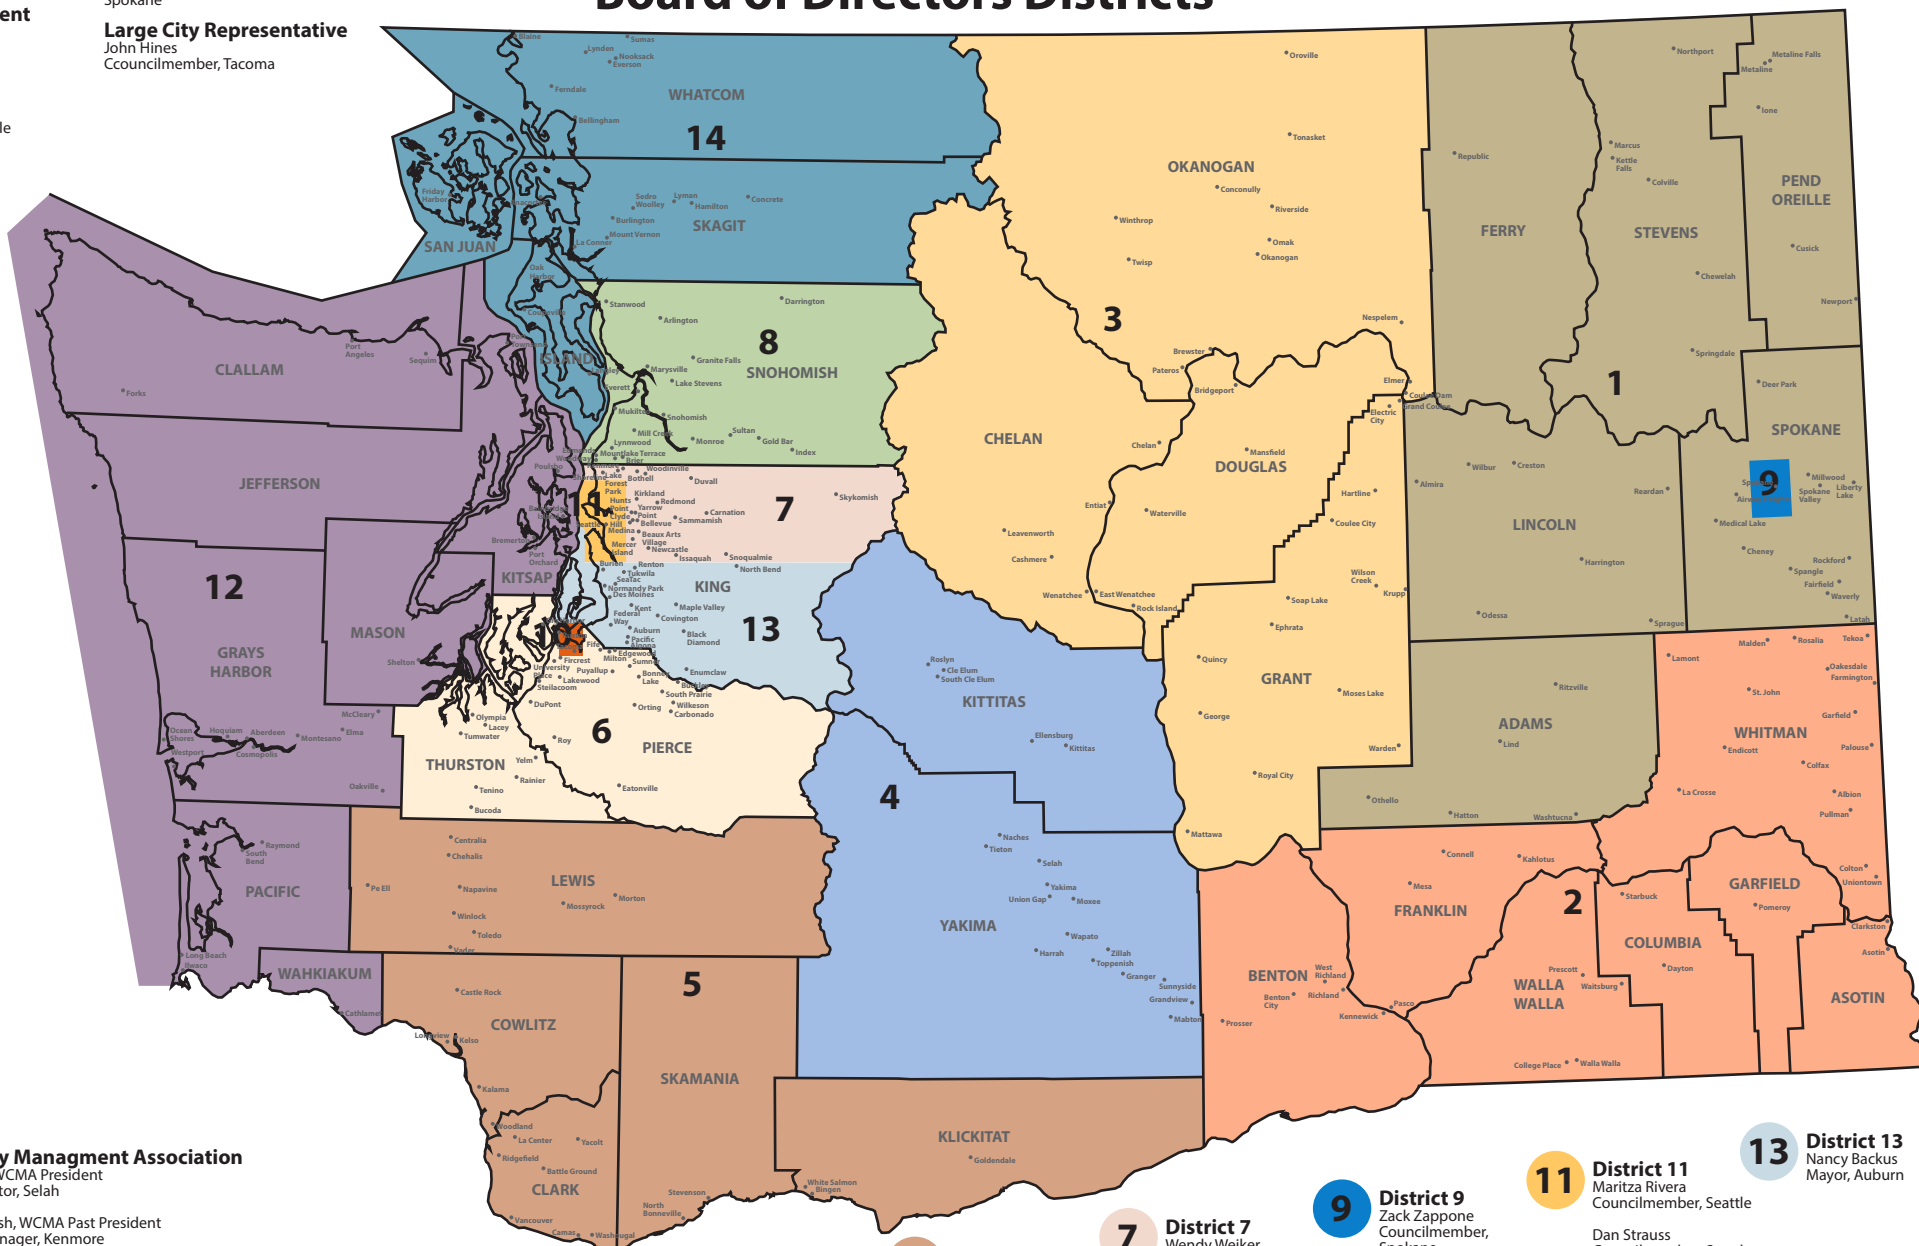

ASSOCIATION OF WASHINGTON CITIES Board of Directors Districts

President
Amy Ockerlander
Mayor, Duvall

Vice President
Fred Brink
Mayor pro tem,
West Richland

Secretary
Jon Nehring
Mayor, Marysville

Past President
Betsy Wilkerson
Council President,
Spokane

Large City Representative
John Hines
Councilmember, Tacoma

City/County Management Association
Rich Huebner, WCMA President
City Administrator, Selah

Stephanie Lucash, WCMA Past President
Deputy City Manager, Kenmore

At-Large (Western) #1
Ed Prince
Council President, Renton

At-Large (Western) #2
Dee Roberts
Mayor, Raymond

At-Large (Eastern) #3
Ben Wick
Councilmember, Spokane Valley

At-Large (Eastern) #4
Marla Keethler
Mayor, White Salmon

1 **District 1**
Micki Harnois
Councilmember,
Rockford

3 **District 3**
Carl Florea
Mayor, Leavenworth

5 **District 5**
Vacant

7 **District 7**
Wendy Weiker
Councilmember,
Mercer Island

9 **District 9**
Zack Zappone
Councilmember,
Spokane

11 **District 11**
Maritza Rivera
Councilmember, Seattle

Dan Strauss
Councilmember, Seattle

13 **District 13**
Nancy Backus
Mayor, Auburn

2 **District 2**
Jillian Henze
Councilmember,
Waitsburg

4 **District 4**
Matthew Lundh
Mayor, Cle Elum

6 **District 6**
Josh Penner
Mayor, Orting

8 **District 8**
Brett Gailey
Mayor, Lake Stevens

10 **District 10**
John Hines
Deputy Mayor,
Tacoma

12 **District 12**
Amy Howard
Deputy Mayor,
Port Townsend

14 **District 14**
Julia Johnson
Mayor,
Sedro-Woolley