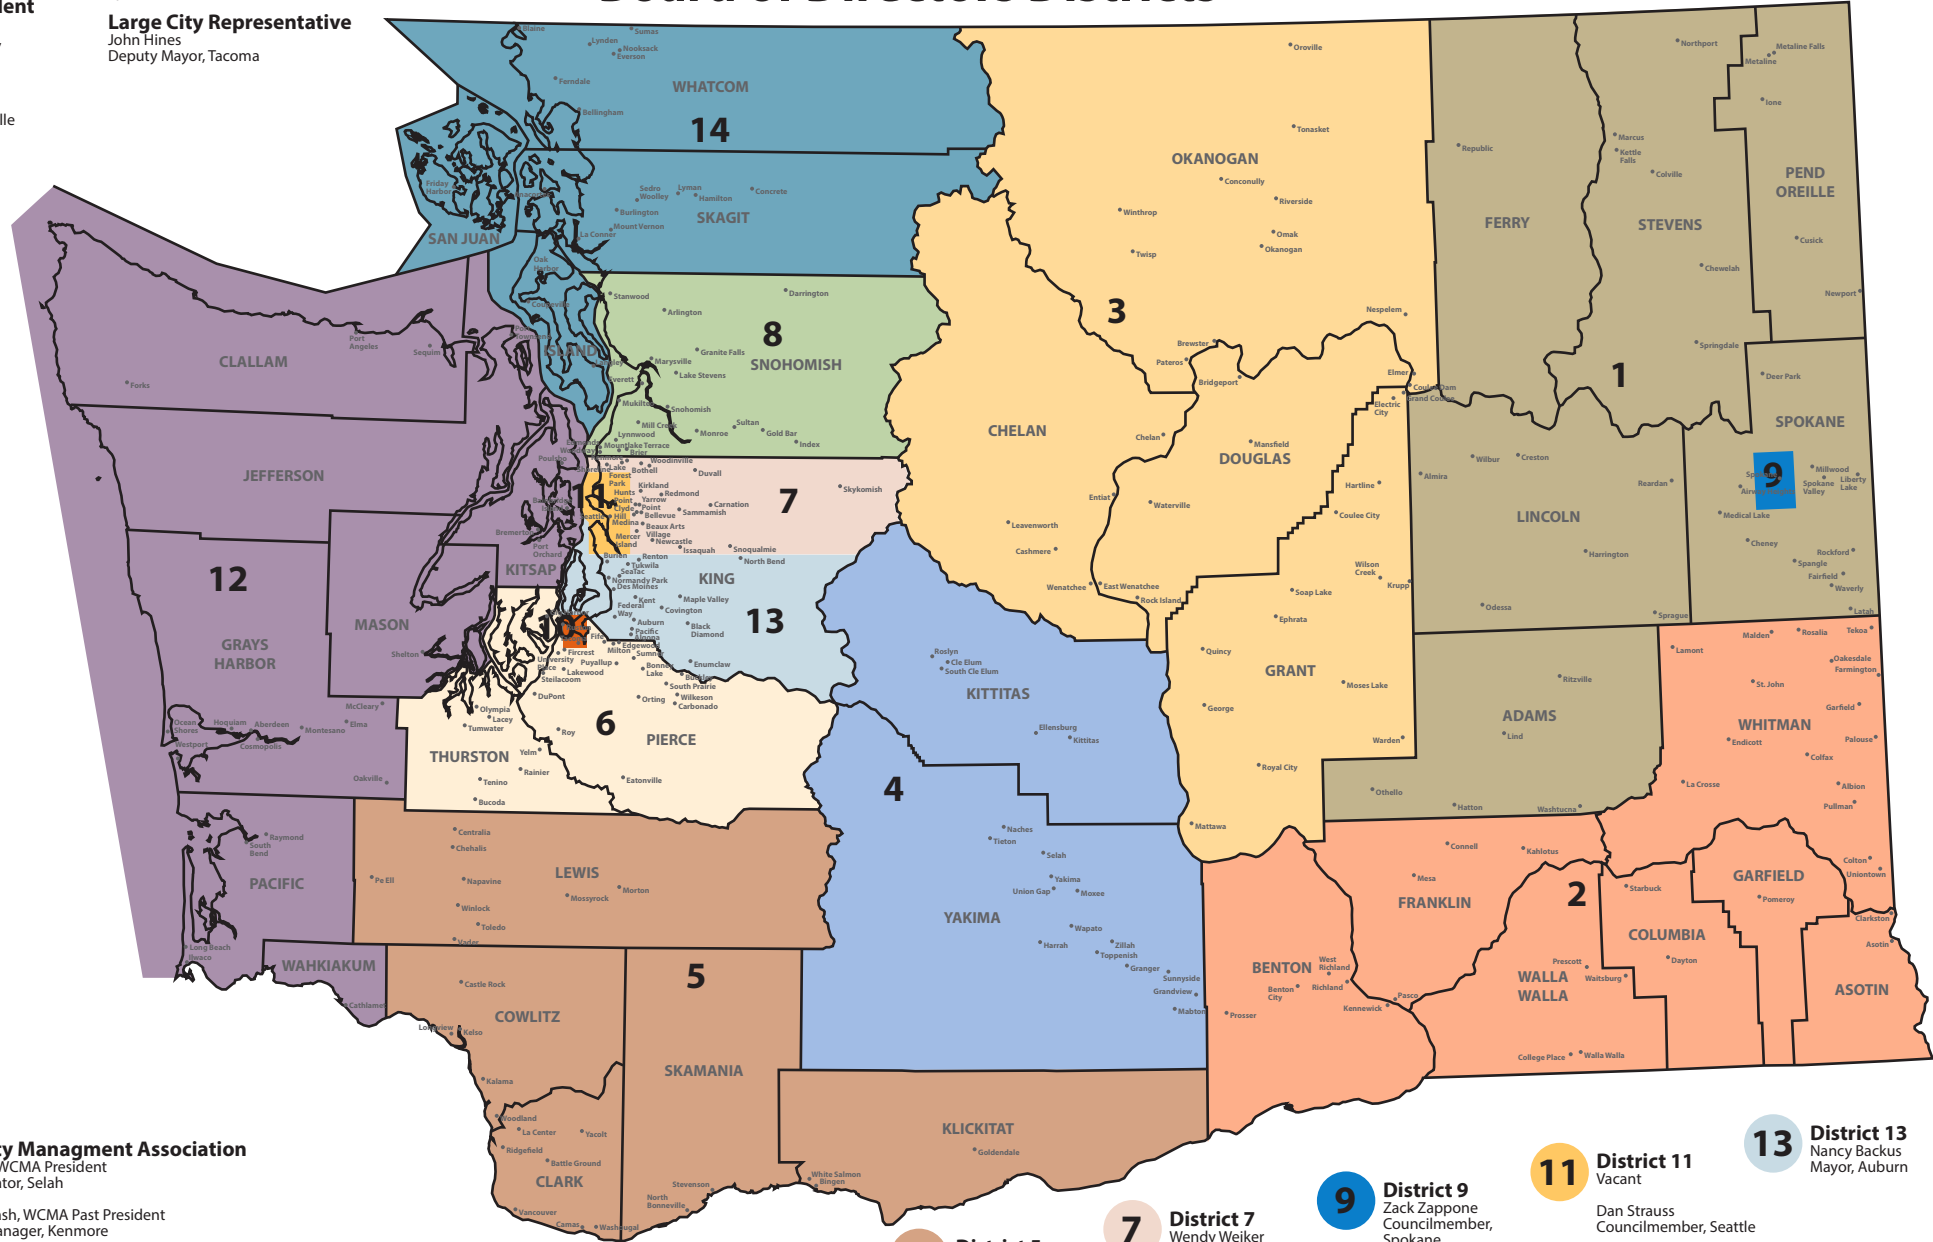

ASSOCIATION OF WASHINGTON CITIES Board of Directors Districts

President
Amy Ockerlander
Mayor, Duvall

Vice President
Fred Brink
Mayor pro tem,
West Richland

Secretary
Jon Nehring
Mayor, Marysville

Past President
Betsy Wilkerson
Council President,
Spokane

Large City Representative
John Hines
Deputy Mayor, Tacoma

City/County Management Association
Rich Huebner, WCMA President
City Administrator, Selah

Stephanie Lucash, WCMA Past President
Deputy City Manager, Kenmore

At-Large (Western) #1
Ed Prince
Council President, Renton

At-Large (Western) #2
Dee Roberts
Mayor, Raymond

At-Large (Eastern) #3
Ben Wick
Councilmember, Spokane Valley

At-Large (Eastern) #4
Marla Keethler
Mayor, White Salmon

- **1** District 1
  Micki Harnois
  Councilmember,
  Rockford
- **2** District 2
  Jillian Henze
  Councilmember,
  Waitsburg
- **3** District 3
  Carl Florea
  Mayor, Leavenworth
- **4** District 4
  Matthew Lundh
  Mayor, Cle Elum
- **5** District 5
  Vacant
- **6** District 6
  Josh Penner
  Mayor, Orting
- **7** District 7
  Wendy Weiker
  Councilmember,
  Mercer Island
- **8** District 8
  Brett Gailey
  Mayor, Lake Stevens
- **9** District 9
  Zack Zappone
  Councilmember,
  Spokane
- **10** District 10
  John Hines
  Deputy Mayor,
  Tacoma
- **11** District 11
  Vacant
  Dan Strauss
  Councilmember, Seattle
- **12** District 12
  Amy Howard
  Deputy Mayor,
  Port Townsend
- **13** District 13
  Nancy Backus
  Mayor, Auburn
- **14** District 14
  Julia Johnson
  Mayor,
  Sedro-Woolley