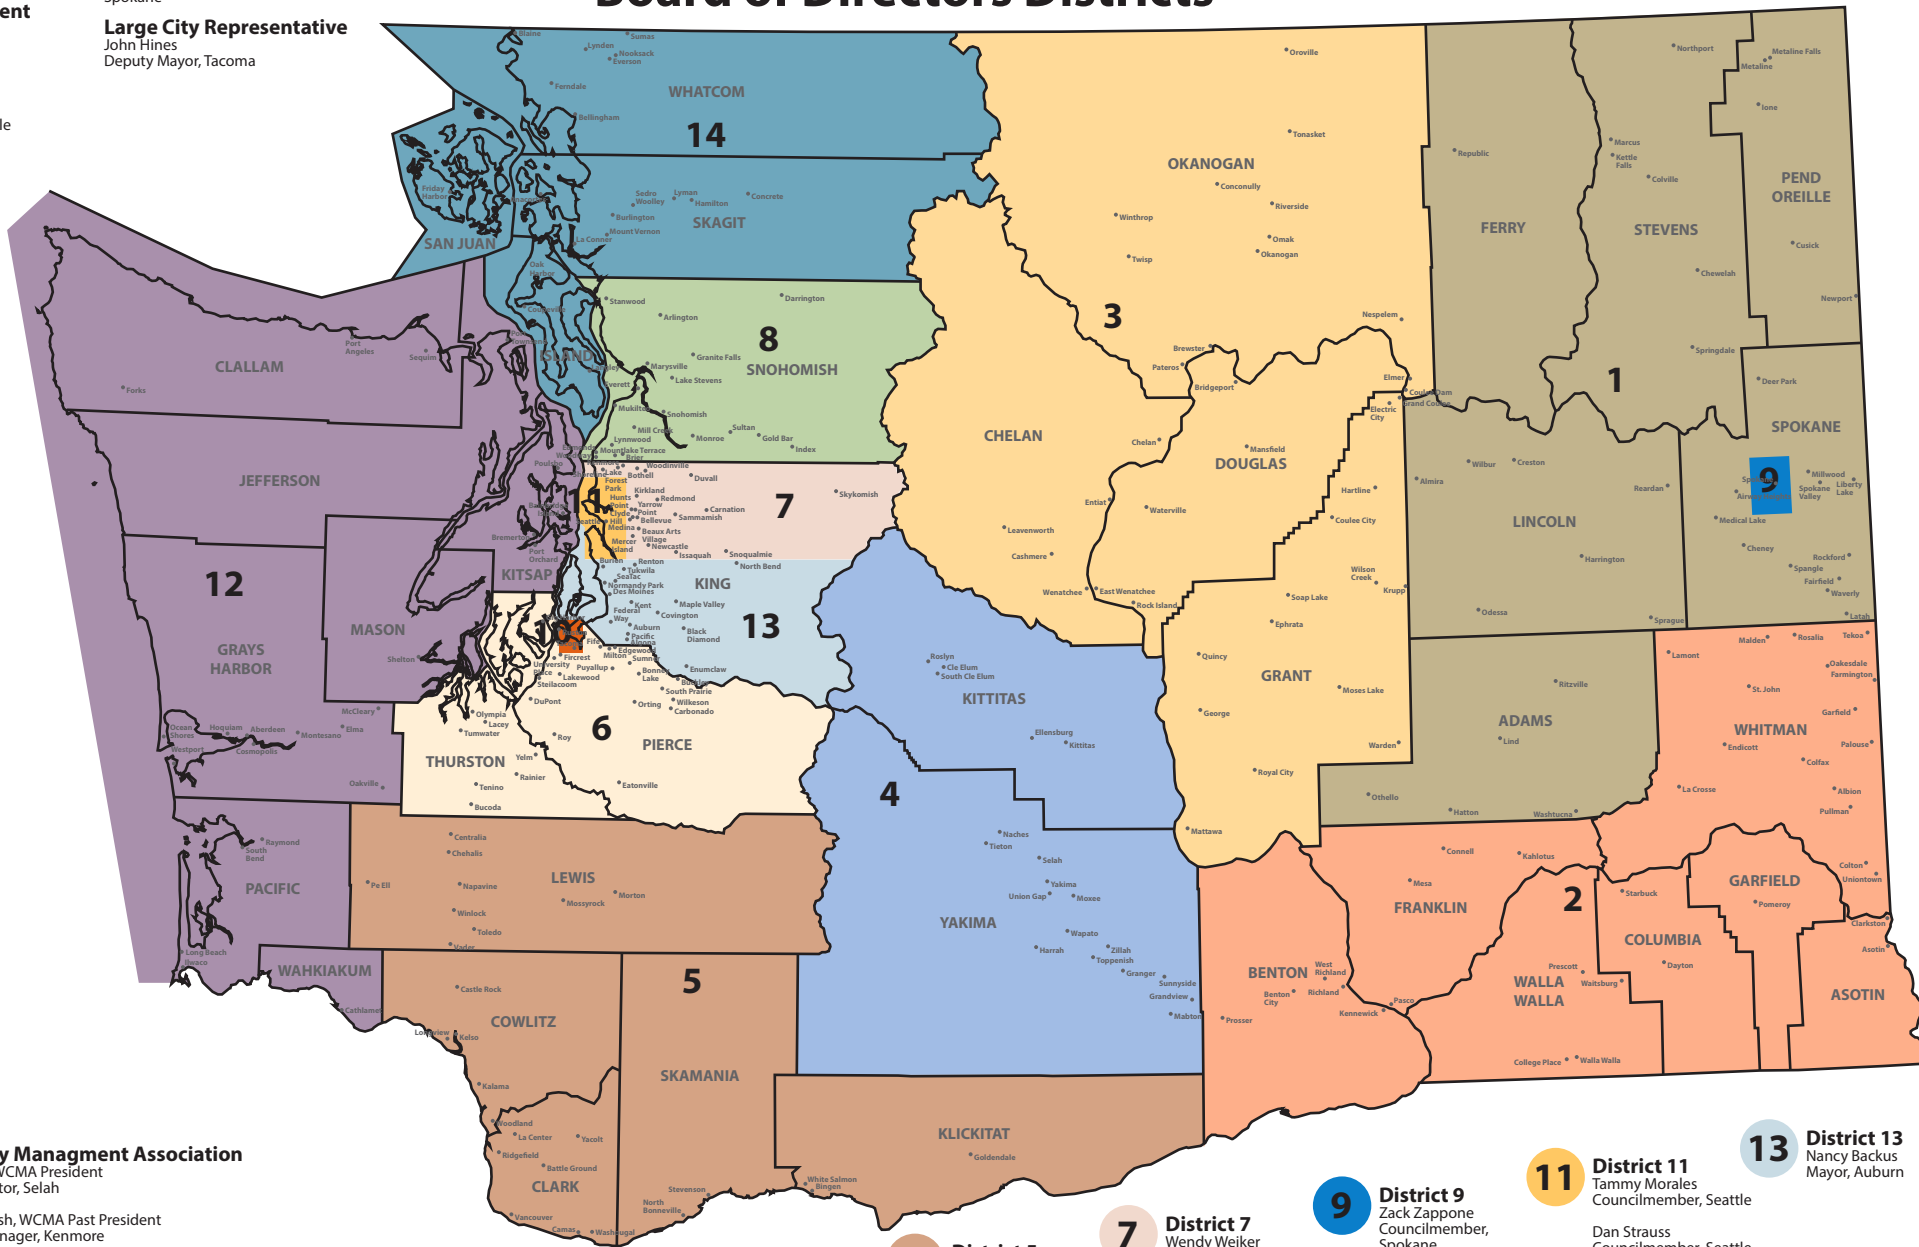

ASSOCIATION OF WASHINGTON CITIES Board of Directors Districts

President
Amy Ockerlander
Mayor, Duvall

Past President
Betsy Wilkerson
Council President,
Spokane

Vice President
Fred Brink
Mayor pro tem,
West Richland

Large City Representative
John Hines
Deputy Mayor, Tacoma

Secretary
Jon Nehring
Mayor, Marysville

City/County Management Association
Rich Huebner, WCMA President
City Administrator, Selah

Stephanie Lucash, WCMA Past President
Deputy City Manager, Kenmore

At-Large (Western) #1
Ed Prince
Council President, Renton

At-Large (Eastern) #3
Ben Wick
Councilmember, Spokane Valley

At-Large (Western) #2
Dee Roberts
Mayor, Raymond

At-Large (Eastern) #4
Marla Keethler
Mayor, White Salmon

1 **District 1**
Micki Harnois
Councilmember,
Rockford

3 **District 3**
Carl Florea
Mayor, Leavenworth

5 **District 5**
Ron Onslow
Councilmember,
Ridgefield

7 **District 7**
Wendy Weiker
Councilmember,
Mercer Island

9 **District 9**
Zack Zappone
Councilmember,
Spokane

11 **District 11**
Tammy Morales
Councilmember, Seattle
Dan Strauss
Councilmember, Seattle

13 **District 13**
Nancy Backus
Mayor, Auburn

2 **District 2**
Jillian Henze
Councilmember,
Waitsburg

4 **District 4**
Matthew Lundh
Mayor, Cle Elum

6 **District 6**
Josh Penner
Mayor, Orting

8 **District 8**
Brett Gailey
Mayor, Lake Stevens

10 **District 10**
John Hines
Deputy Mayor,
Tacoma

12 **District 12**
Amy Howard
Deputy Mayor,
Port Townsend

14 **District 14**
Julia Johnson
Mayor,
Sedro-Woolley