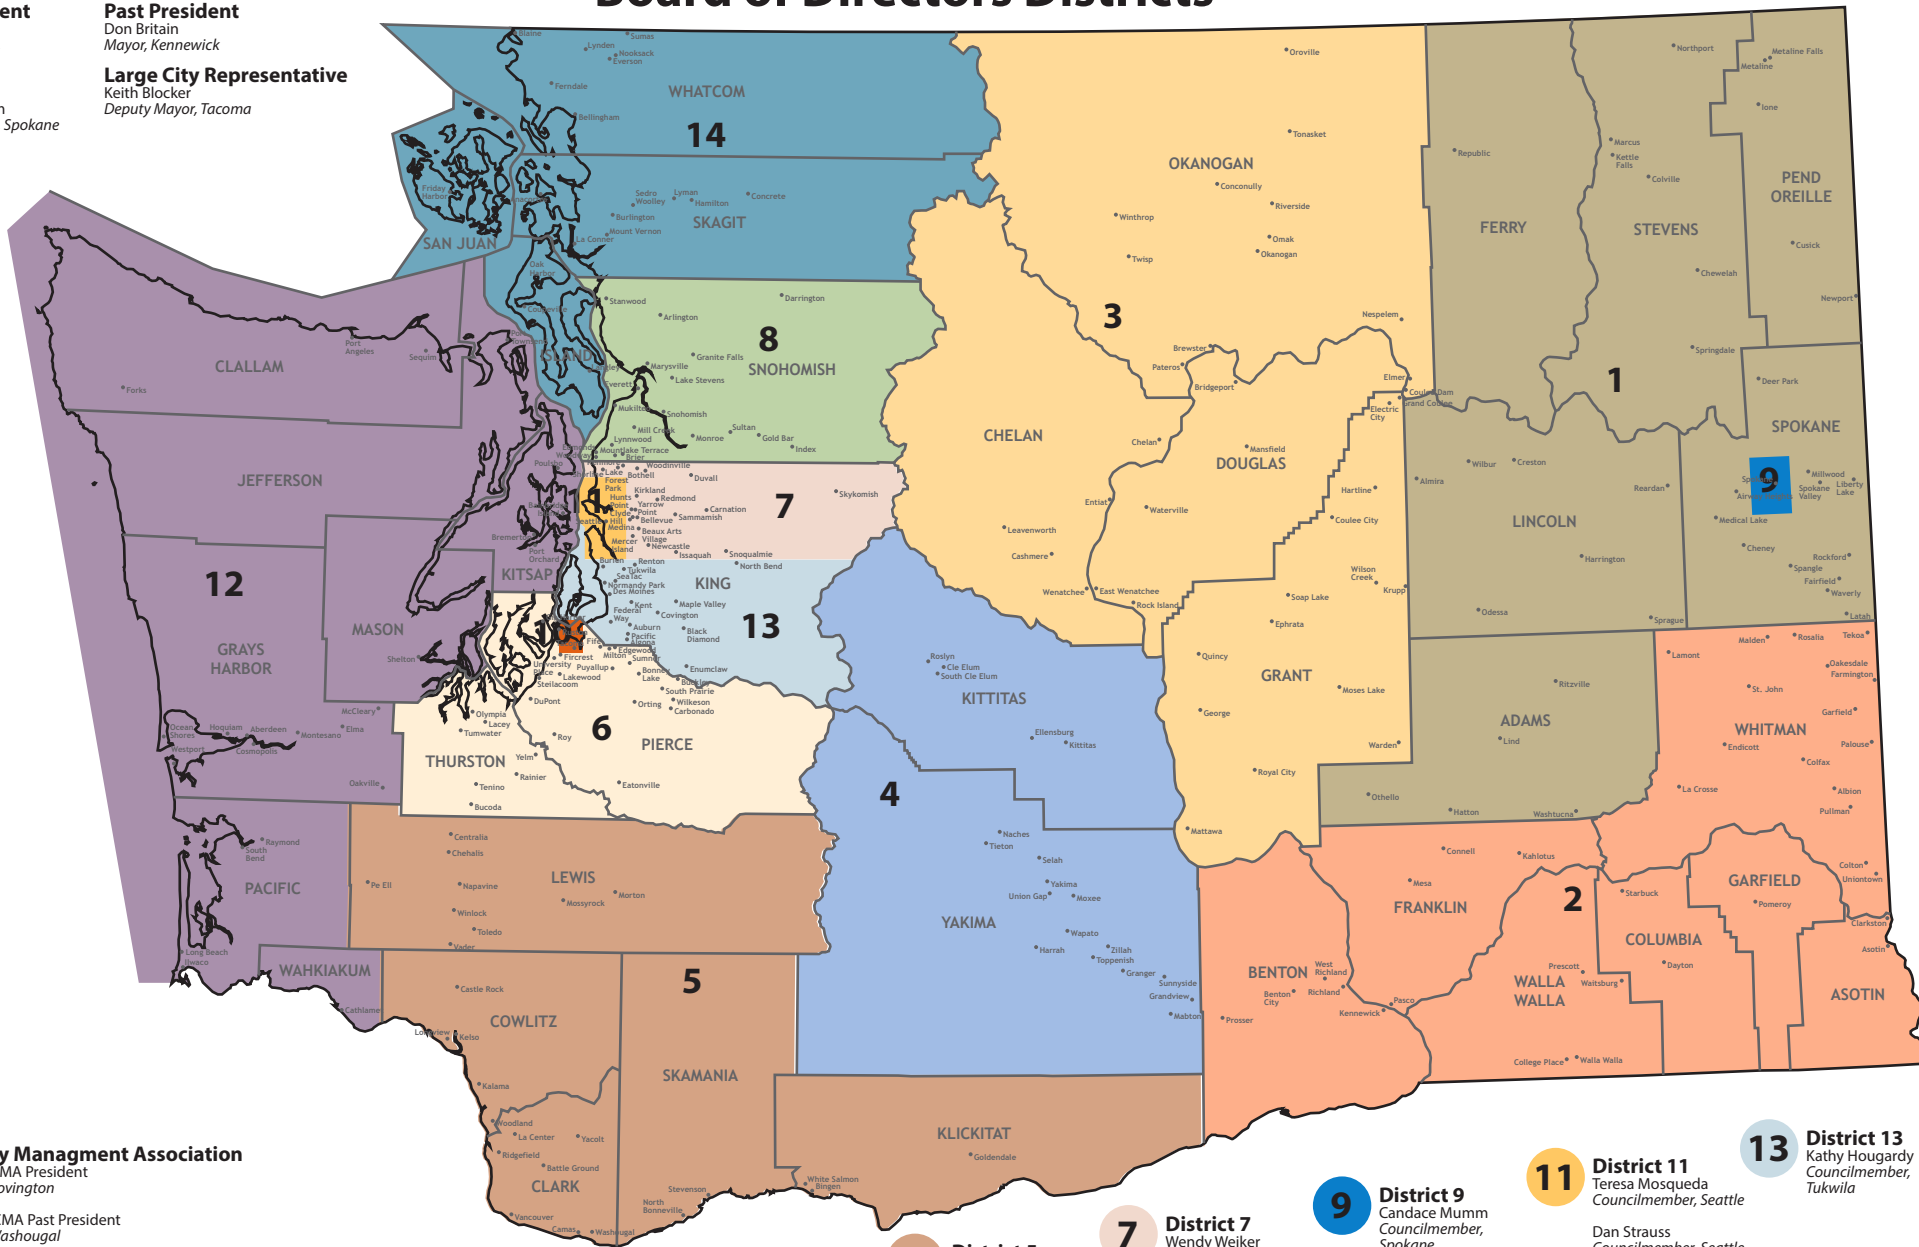

# ASSOCIATION OF WASHINGTON CITIES Board of Directors Districts

**President**  
Soo Ing-Moody  
*Mayor, Twisp*

**Vice President**  
Kent Keel  
*Councilmember, University Place*

**Secretary**  
Candace Mumm  
*Councilmember, Spokane*

**Immediate Past President**  
Ed Stern  
*Councilmember, Poulsbo*

**Past President**  
Don Britain  
*Mayor, Kennewick*

**Large City Representative**  
Keith Blocker  
*Deputy Mayor, Tacoma*

**City/County Management Association**  
Regan Bolli, WCMA President  
*City Manager, Covington*

David Scott, WCMA Past President  
*City Manager, Washougal*

**At-Large (Western) #1**  
Amy Ockerlander  
*Mayor, Duvall*

**At-Large (Western) #2**  
Jerry Phillips  
*Mayor, Long Beach*

**At-Large (Eastern) #3**  
Linda Thompson  
*Councilmember, Spokane Valley*

**At-Large (Eastern) #4**  
Dorothy Knauss  
*Mayor, Chewelah*

Note: The At-large 1 & 2 positions are cities and towns west of the cascade mountains and At-large 3 & 4 positions are cities and towns east of the cascade mountains.