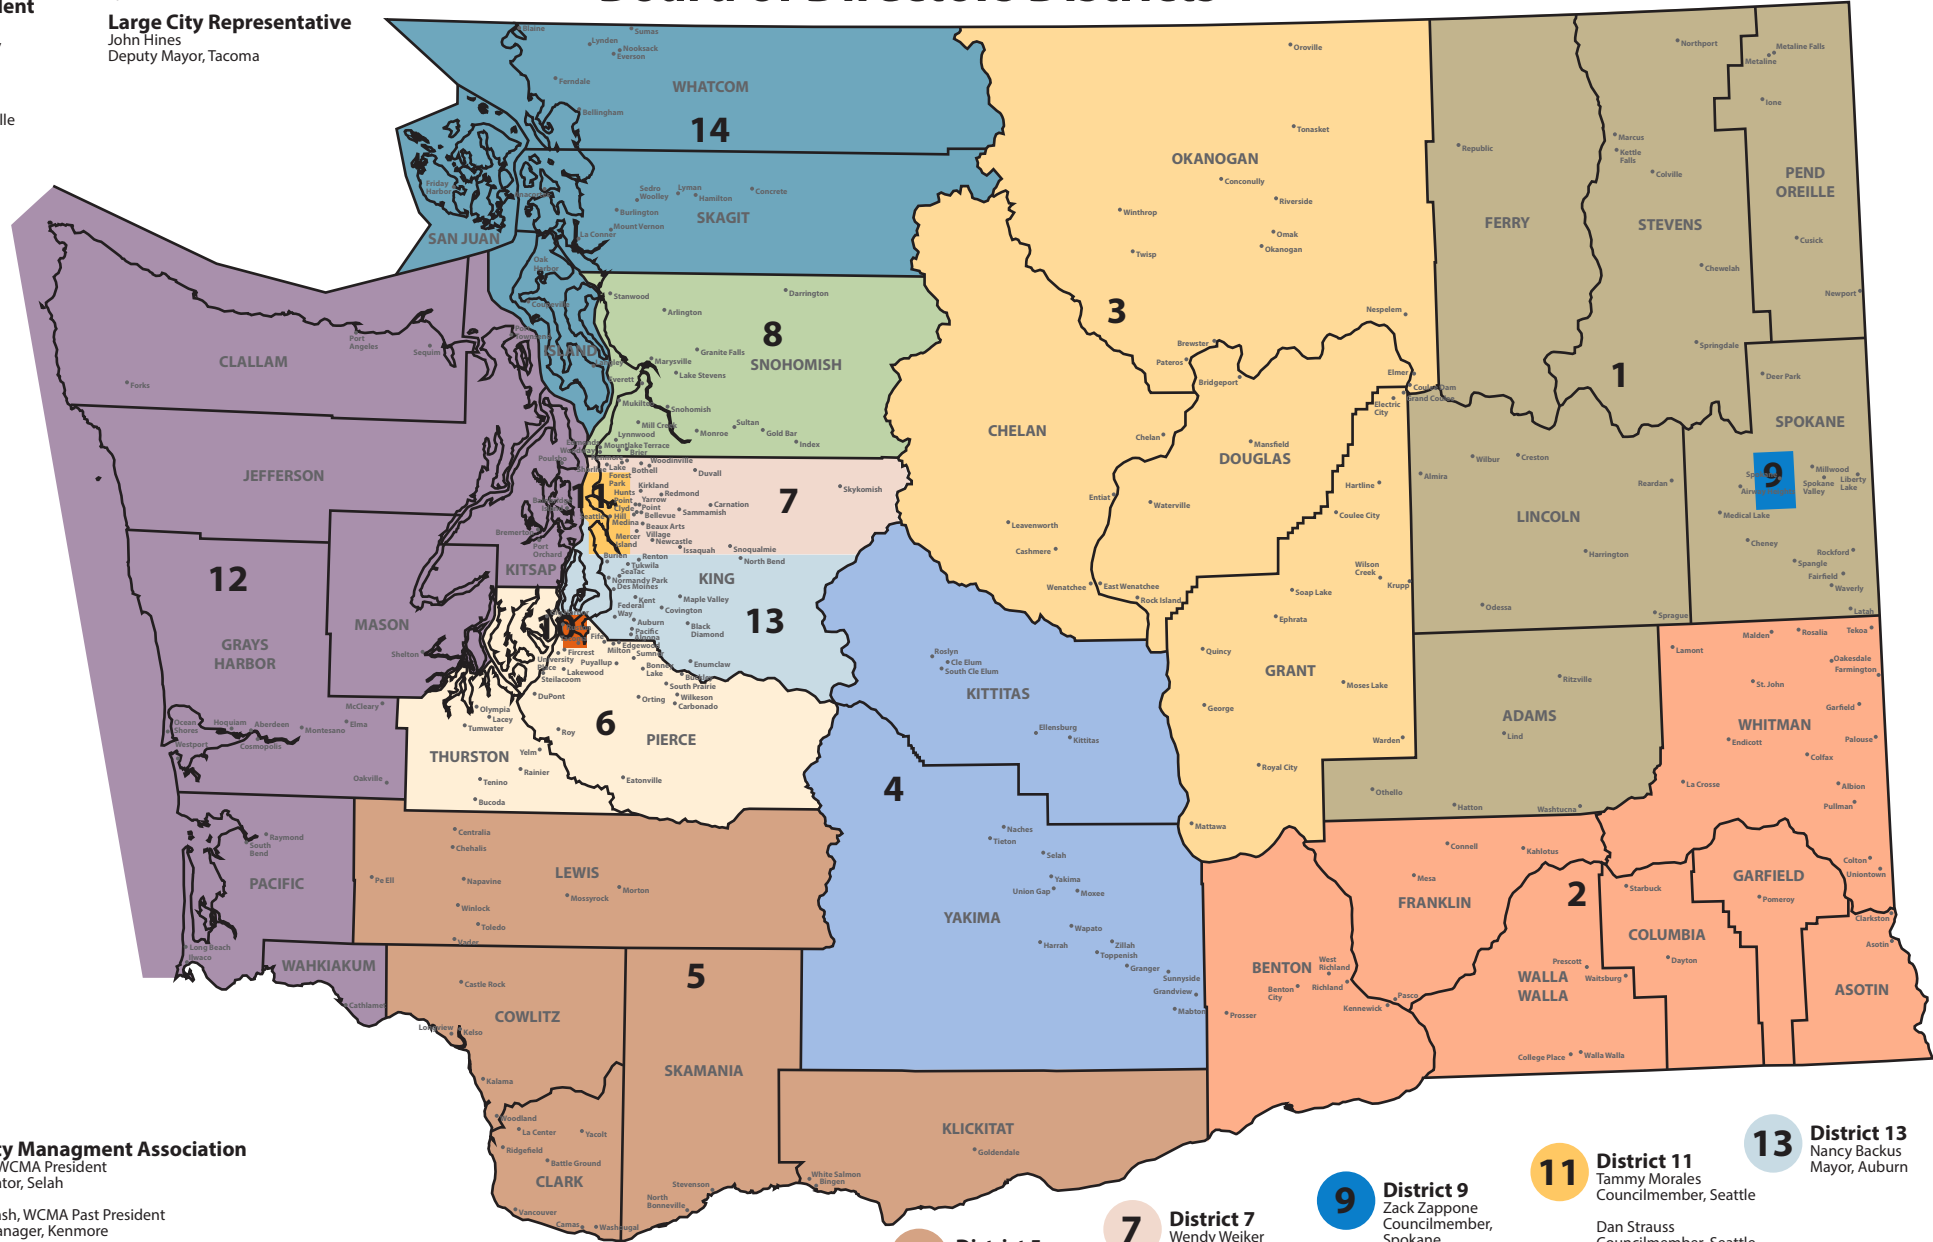

ASSOCIATION OF WASHINGTON CITIES Board of Directors Districts

President
Amy Ockerlander
Mayor, Duvall

Vice President
Fred Brink
Mayor pro tem,
West Richland

Secretary
Jon Nehring
Mayor, Marysville

Past President
Betsy Wilkerson
Council President,
Spokane

Large City Representative
John Hines
Deputy Mayor, Tacoma

City/County Management Association
Rich Huebner, WCMA President
City Administrator, Selah

Stephanie Lucash, WCMA Past President
Deputy City Manager, Kenmore

At-Large (Western) #1
Ed Prince
Councilmember, Renton

At-Large (Western) #2
Dee Roberts
Mayor, Raymond

At-Large (Eastern) #3
Ben Wick
Councilmember, Spokane Valley

At-Large (Eastern) #4
Marla Keethler
Mayor, White Salmon

- **1** District 1
  Micki Harnois
  Councilmember,
  Rockford
- **2** District 2
  Jillian Henze
  Councilmember,
  Waitsburg
- **3** District 3
  Carl Florea
  Mayor, Leavenworth
- **4** District 4
  Matthew Lundh
  Mayor, Cle Elum
- **5** District 5
  Ron Onslow
  Councilmember,
  Ridgefield
- **6** District 6
  Josh Penner
  Mayor, Orting
- **7** District 7
  Wendy Weiker
  Councilmember,
  Mercer Island
- **8** District 8
  Brett Gailey
  Mayor, Lake Stevens
- **9** District 9
  Zack Zappone
  Councilmember,
  Spokane
- **10** District 10
  John Hines
  Deputy Mayor,
  Tacoma
- **11** District 11
  Tammy Morales
  Councilmember, Seattle
  Dan Strauss
  Councilmember, Seattle
- **12** District 12
  Amy Howard
  Deputy Mayor,
  Port Townsend
- **13** District 13
  Nancy Backus
  Mayor, Auburn
- **14** District 14
  Julia Johnson
  Mayor,
  Sedro-Woolley